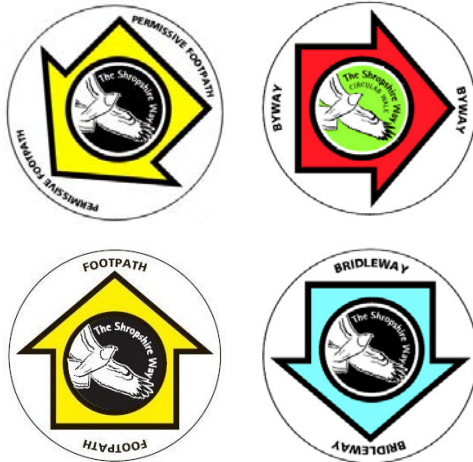

Shropshire Way Waymarkers

A variety of “old” Shropshire Way waymarkers can still be found. They all use a buzzard logo where the direction its “nose” points indicates the direction of the path. These waymarkers can still be found mainly in the northern sections of the path.

On the newly upgraded southern Shropshire Hills section you will find a new type of waymarker. This is an arrow with a small logo in the middle. Here the direction of the arrow indicates the direction of the path.

Remember—stand in front of the stile or gate and the waymarker will tell you which way to go **AFTER** you have crossed it!