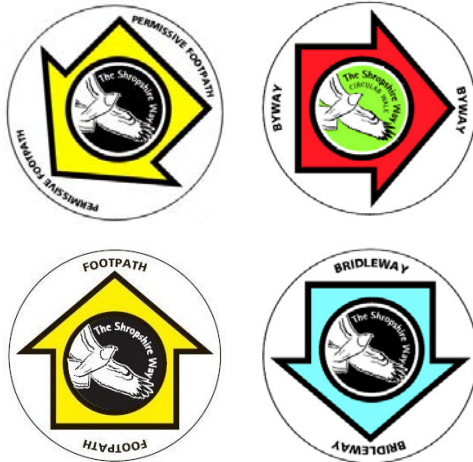

Shropshire Way Waymarkers

A variety of “old” Shropshire Way waymarkers can still be found. They all use a buzzard logo where the direction its “nose” points indicates the direction of the path. These waymarkers can still be found mainly in the northern sections of the path.

On the newly upgraded southern Shropshire Hills section you will find a new type of waymarker. This is an arrow with a small logo in the middle. Here the direction of the arrow indicates the direction of the path.

Remember—stand in front of the stile or gate and the waymarker will tell you which way to go AFTER you have crossed it!