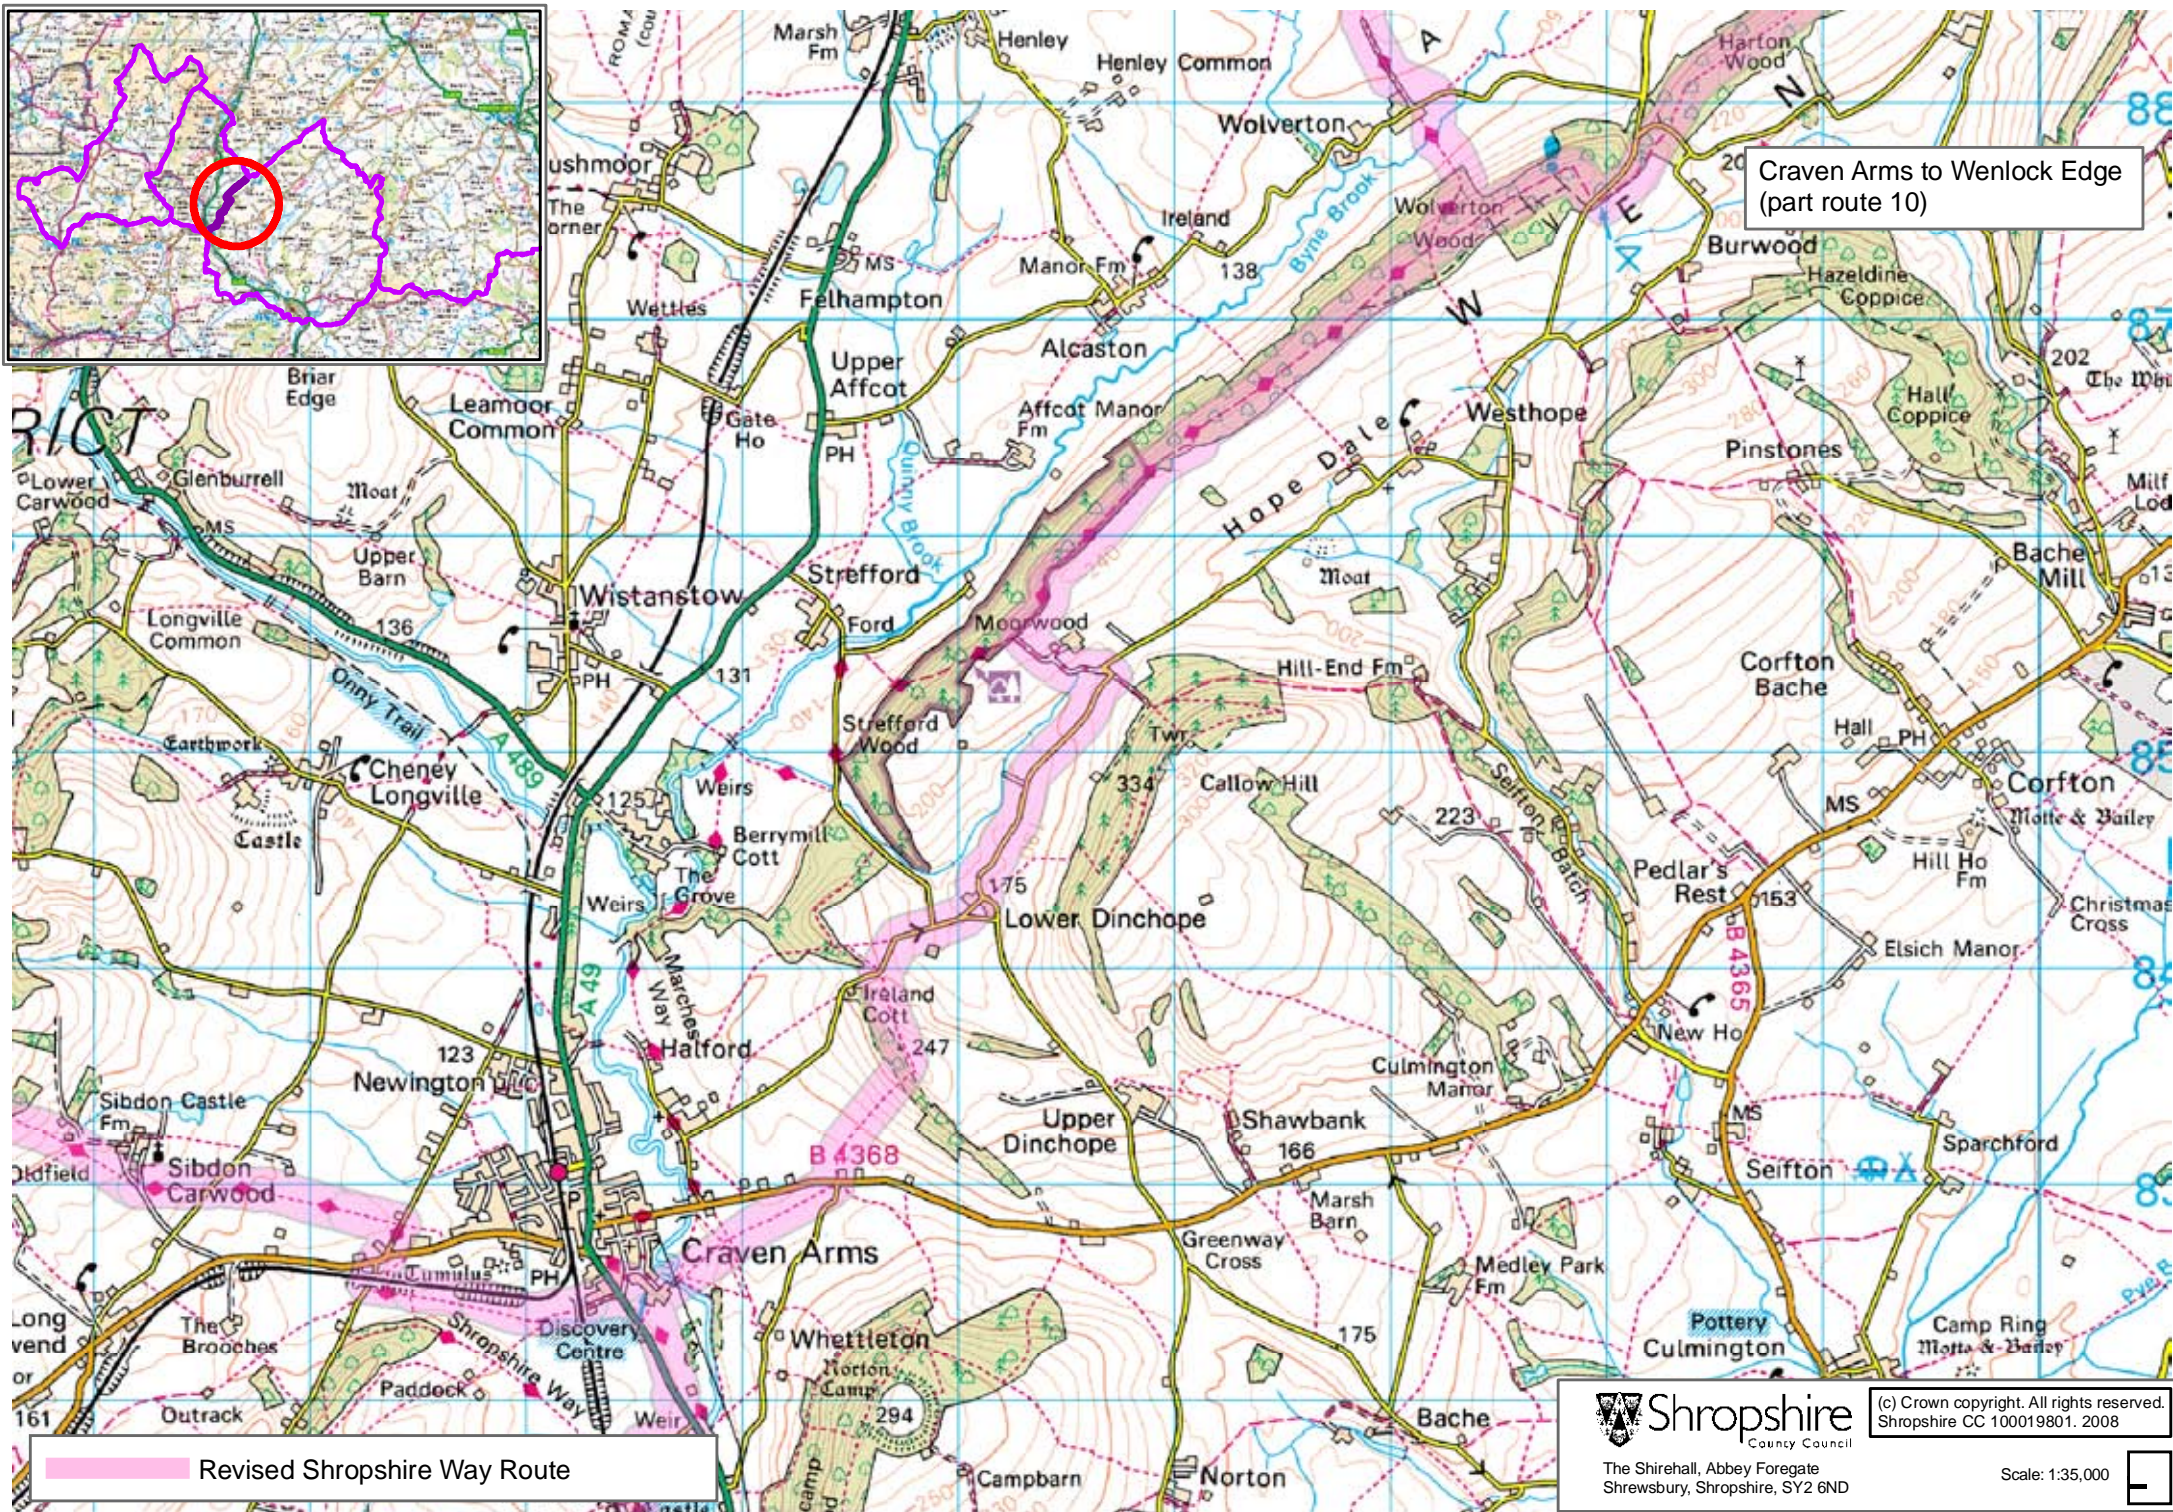

Craven Arms to Wenlock Edge
(part route 10)

Revised Shropshire Way Route

 **Shropshire**
County Council

The Shirehall, Abbey Foregate
Shrewsbury, Shropshire, SY2 6ND

(c) Crown copyright. All rights reserved.
Shropshire CC 100019801. 2008

Scale: 1:35,000